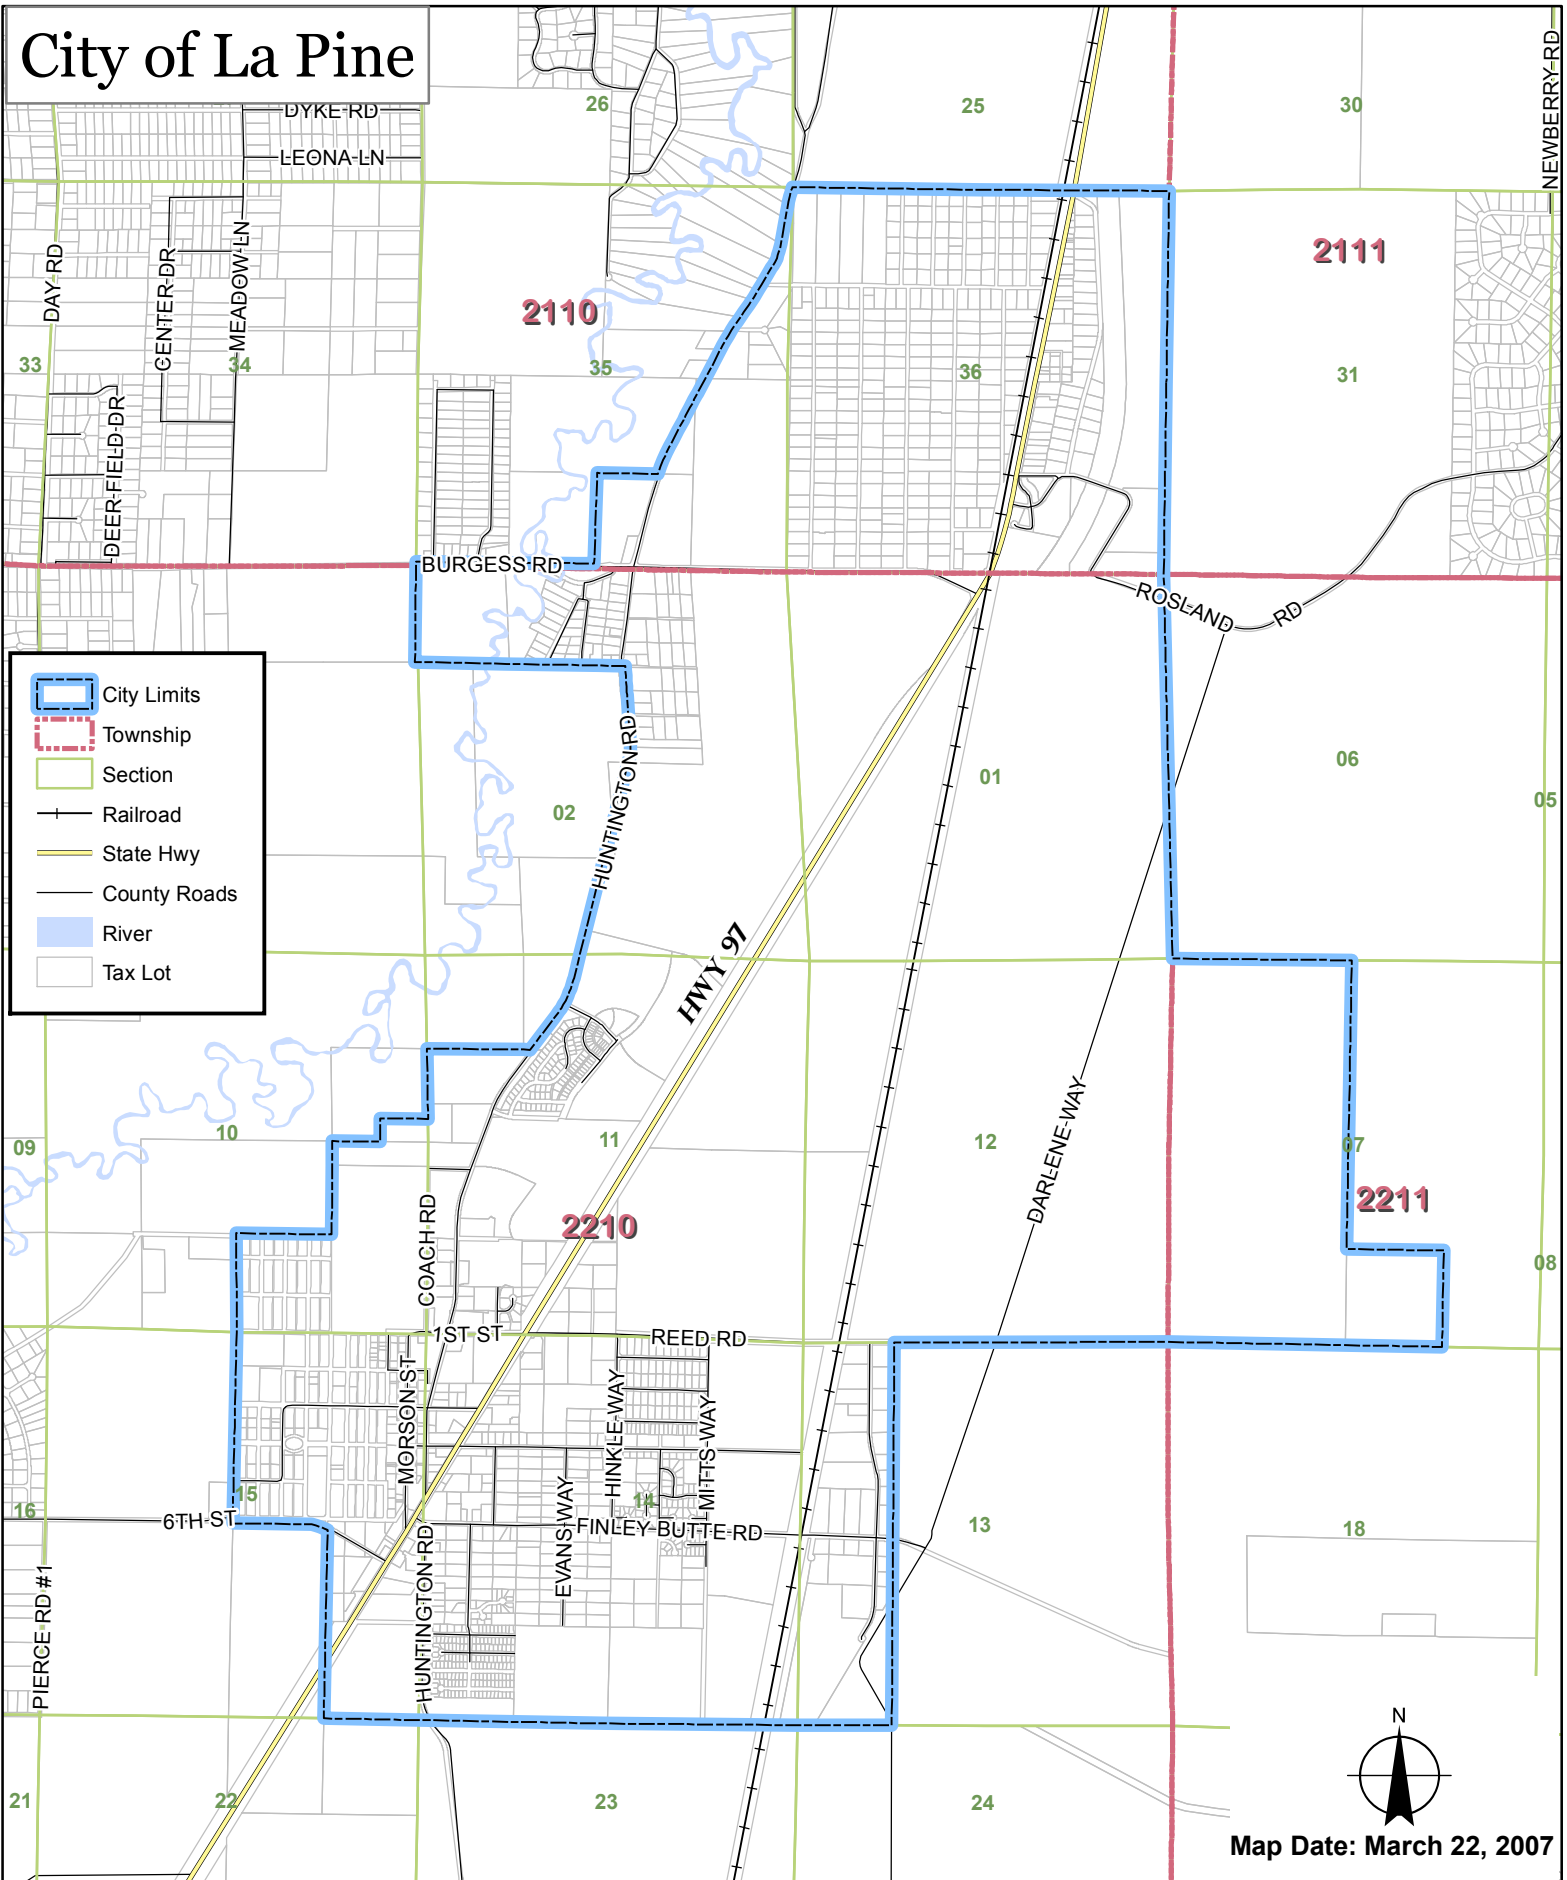

City of La Pine

-  City Limits
-  Township
-  Section
-  Railroad
-  State Hwy
-  County Roads
-  River
-  Tax Lot

Map Date: March 22, 2007

The information on this map was derived from digital databases on Deschutes County's G.I.S. Care was taken in the creation of this map, but it is provided "as is". Deschutes County cannot accept any responsibility for errors, omissions, or positional accuracy in the digital data or the underlying records. There are no warranties, express or implied, including the warranty of merchantability or fitness for a particular purpose, accompanying this product. However, notification of any errors will be appreciated.

Copyright © 2007 by Deschutes County, Oregon.
All Rights Reserved. Printed in the United States of America.